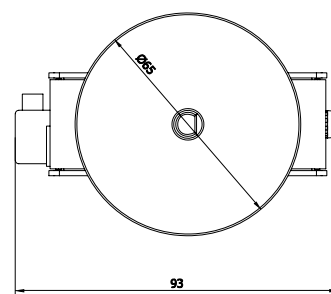

Canopy Type B (Hail, Storm, Wonder)

TECHNICAL SHEET

1704-90

Mounting: a soffitto / ceiling

Environment: Indoor - IP20

Materials: Metallo / Metal

Voltage: 220-240V 50/60Hz

Lighting Control: on-off / dimmable 0-10V / DALI / phase cut

1704-91*

Mounting: incasso / recessed

Environment: Indoor - IP20

Materials: Metallo / Metal

Voltage**: 24Vdc - remote driver non incluso / not included

*Cartongesso: foro Ø50 mm - spessore 10-15 mm

*Plasterboard: hole Ø50 mm - thickness 10-15 mm

**Il driver (24V-class 2) è remoto e venduto separatamente in funzione del numero dei pendenti / The remote driver is sold separately according to the number of suspensions

1704-90 CEILING

Ø11,3 x H3,5

1704-91 RECESSED