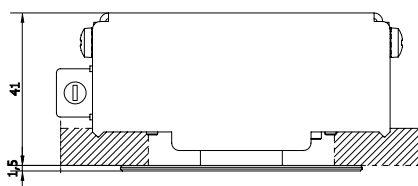

Canopy Type B (Hail, Storm, Wonder)

TECHNICAL SHEET

1704-90

Mounting: a soffitto / ceiling

Environment: Indoor - IP20

Materials: Metallo / Metal

Voltage: 220-240V 50/60Hz

Lighting Control: on-off / dimmable 0-10V / DALI / phase cut

1704-91*

Mounting: incasso / recessed

Environment: Indoor - IP20

Materials: Metallo / Metal

Voltage**: 24Vdc - remote driver non incluso / not included

*Cartongesso: foro Ø50 mm - spessore 10-15 mm

*Plasterboard: hole Ø50 mm - thickness 10-15 mm

**Il driver (24V-class 2) è remoto e venduto separatamente in funzione del numero dei pendenti / The remote driver is sold separately according to the number of suspensions

1704-90 CEILING

Ø11,3 x H3,5

1704-91 RECESSED