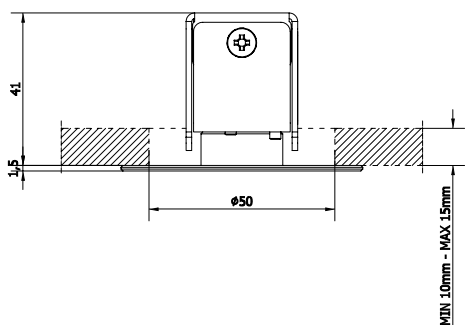

Canopy Type B (Hail, Storm, Wonder)

TECHNICAL SHEET

1704-90

Mounting: a soffitto / ceiling

Environment: Indoor - IP20

Materials: Metallo / Metal

Voltage: 220-240V 50/60Hz

Lighting Control: on-off / dimmable 0-10V / DALI / phase cut

1704-91*

Mounting: incasso / recessed

Environment: Indoor - IP20

Materials: Metallo / Metal

Voltage**: 24Vdc - remote driver non incluso / not included

*Cartongesso: foro Ø50 mm - spessore 10-15 mm

*Plasterboard: hole Ø50 mm - thickness 10-15 mm

**Il driver (24V-class 2) è remoto e venduto separatamente in funzione del numero dei pendenti / The remote driver is sold separately according to the number of suspensions

1704-90 CEILING

Ø11,3 x H3,5

1704-91 RECESSED